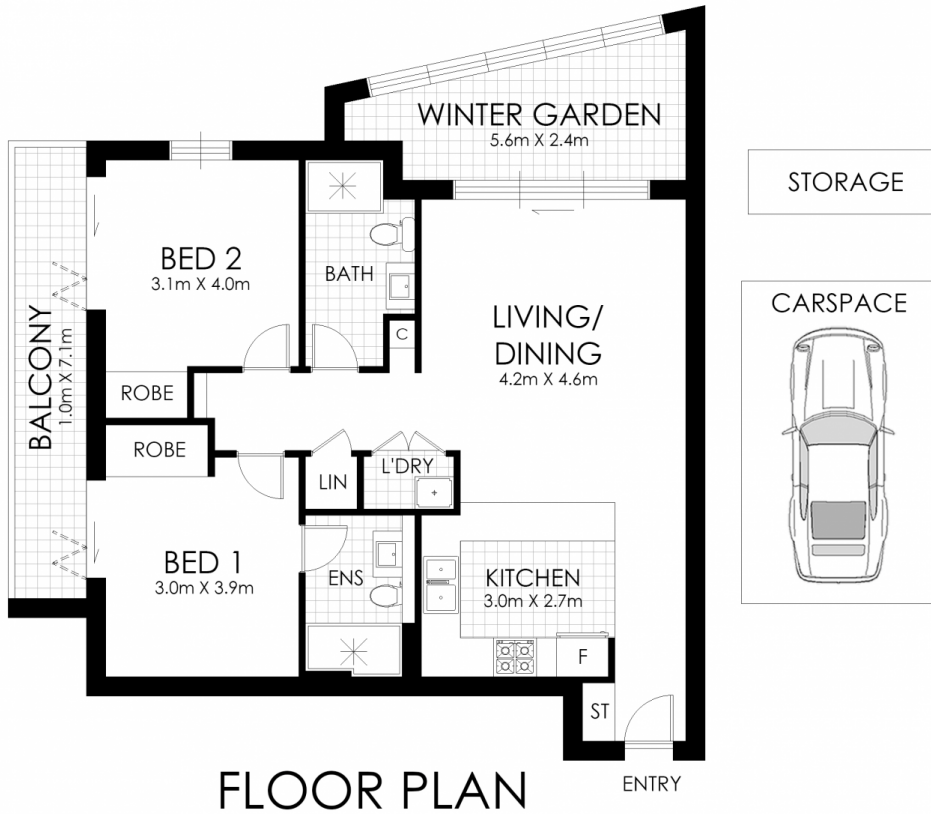

### Features:

- :: Master bedroom with ensuite and an oversized bedroom, both with built-in wardrobes
- :: Sleek Kitchen equipped with stone benchtops, built-in oven and stainless-steel appliances
- :: Modern Bathroom features floor-to-ceiling tiles
- :: Open-plan lounge and dining area, flowing into an indoor winter garden

**Type** : Apartment

**View** : <https://www.instaproperty.com.au/8392180>

**Iris Ngo**  
02 7202 2299

[For full version visit the website](https://www.instaproperty.com.au)

204/1 Markham Place, Ashfield

**WARNING: DISCLAIMER** This information is not to be relied upon. It is strictly used for marketing and illustration purposes only. All measurements are approximate. Not to scale. No liability accepted. You must rely on your own inquiries and seek advice from your solicitor. Floor plan by [cnkplan@cnkplan.com.au](mailto:cnkplan@cnkplan.com.au)/ [www.cnkplan.com.au](http://www.cnkplan.com.au)